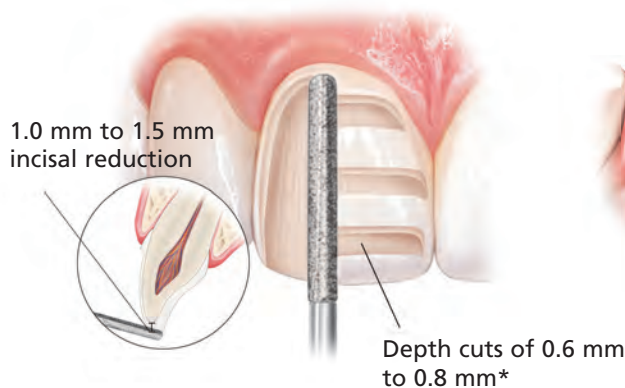

### ANTERIOR CROWN PREPARATION

## 3-Unit Bridge Restorations

## Veneers

A medium grit, round-ended, diamond bur is used to remove a uniform thickness of facial enamel by joining the depth-cut grooves.

The diamond bur is angled to bevel back the incisal edge.

## Thin Veneers

IPS e.max can be pressed to as thin as 0.3 mm for veneers. If sufficient space is present, IPS e.max can be placed over the existing teeth without the removal of any tooth structure. Depending on the case requirements, however, some teeth may need to be prepared to accommodate for the thickness of the ceramic and to ensure for proper contour and emergence profile.