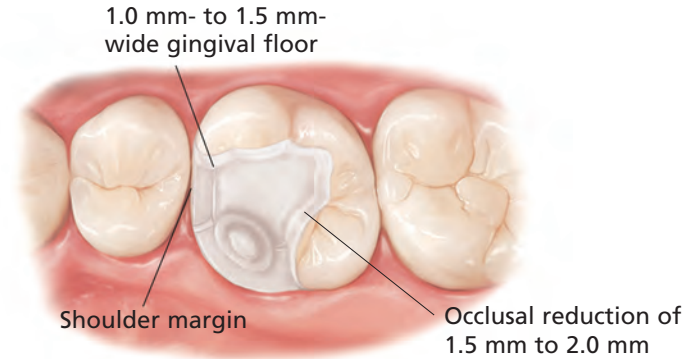

ONLAY PREPARATION