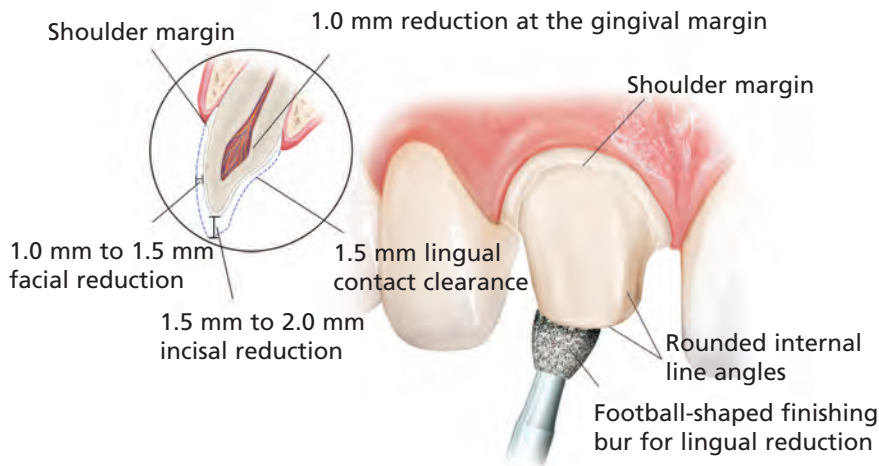

For IPS e.max® indications

		IPS e.max Ceram/ZirPress	IPS e.max ZirCAD	IPS e.max CAD/Press
Anterior	Crown		✓	✓
	Veneer	✓	✓	✓
	Bridge		✓	✓
Posterior	Crown		✓	✓
	Bridge		✓	

Anterior Chairside Preparation Guide

Full-Coverage Restorations

ANTERIOR CROWN PREPARATION