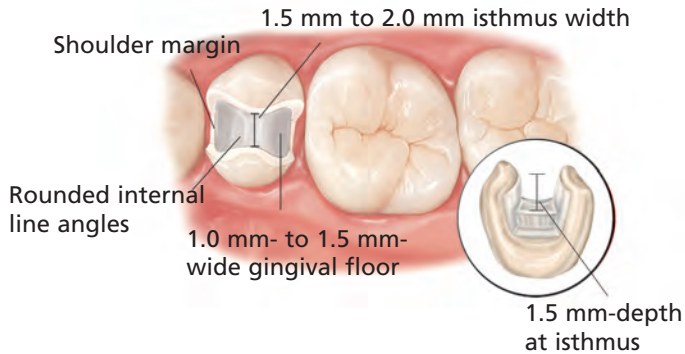

Inlays/Onlays

INLAY PREPARATION